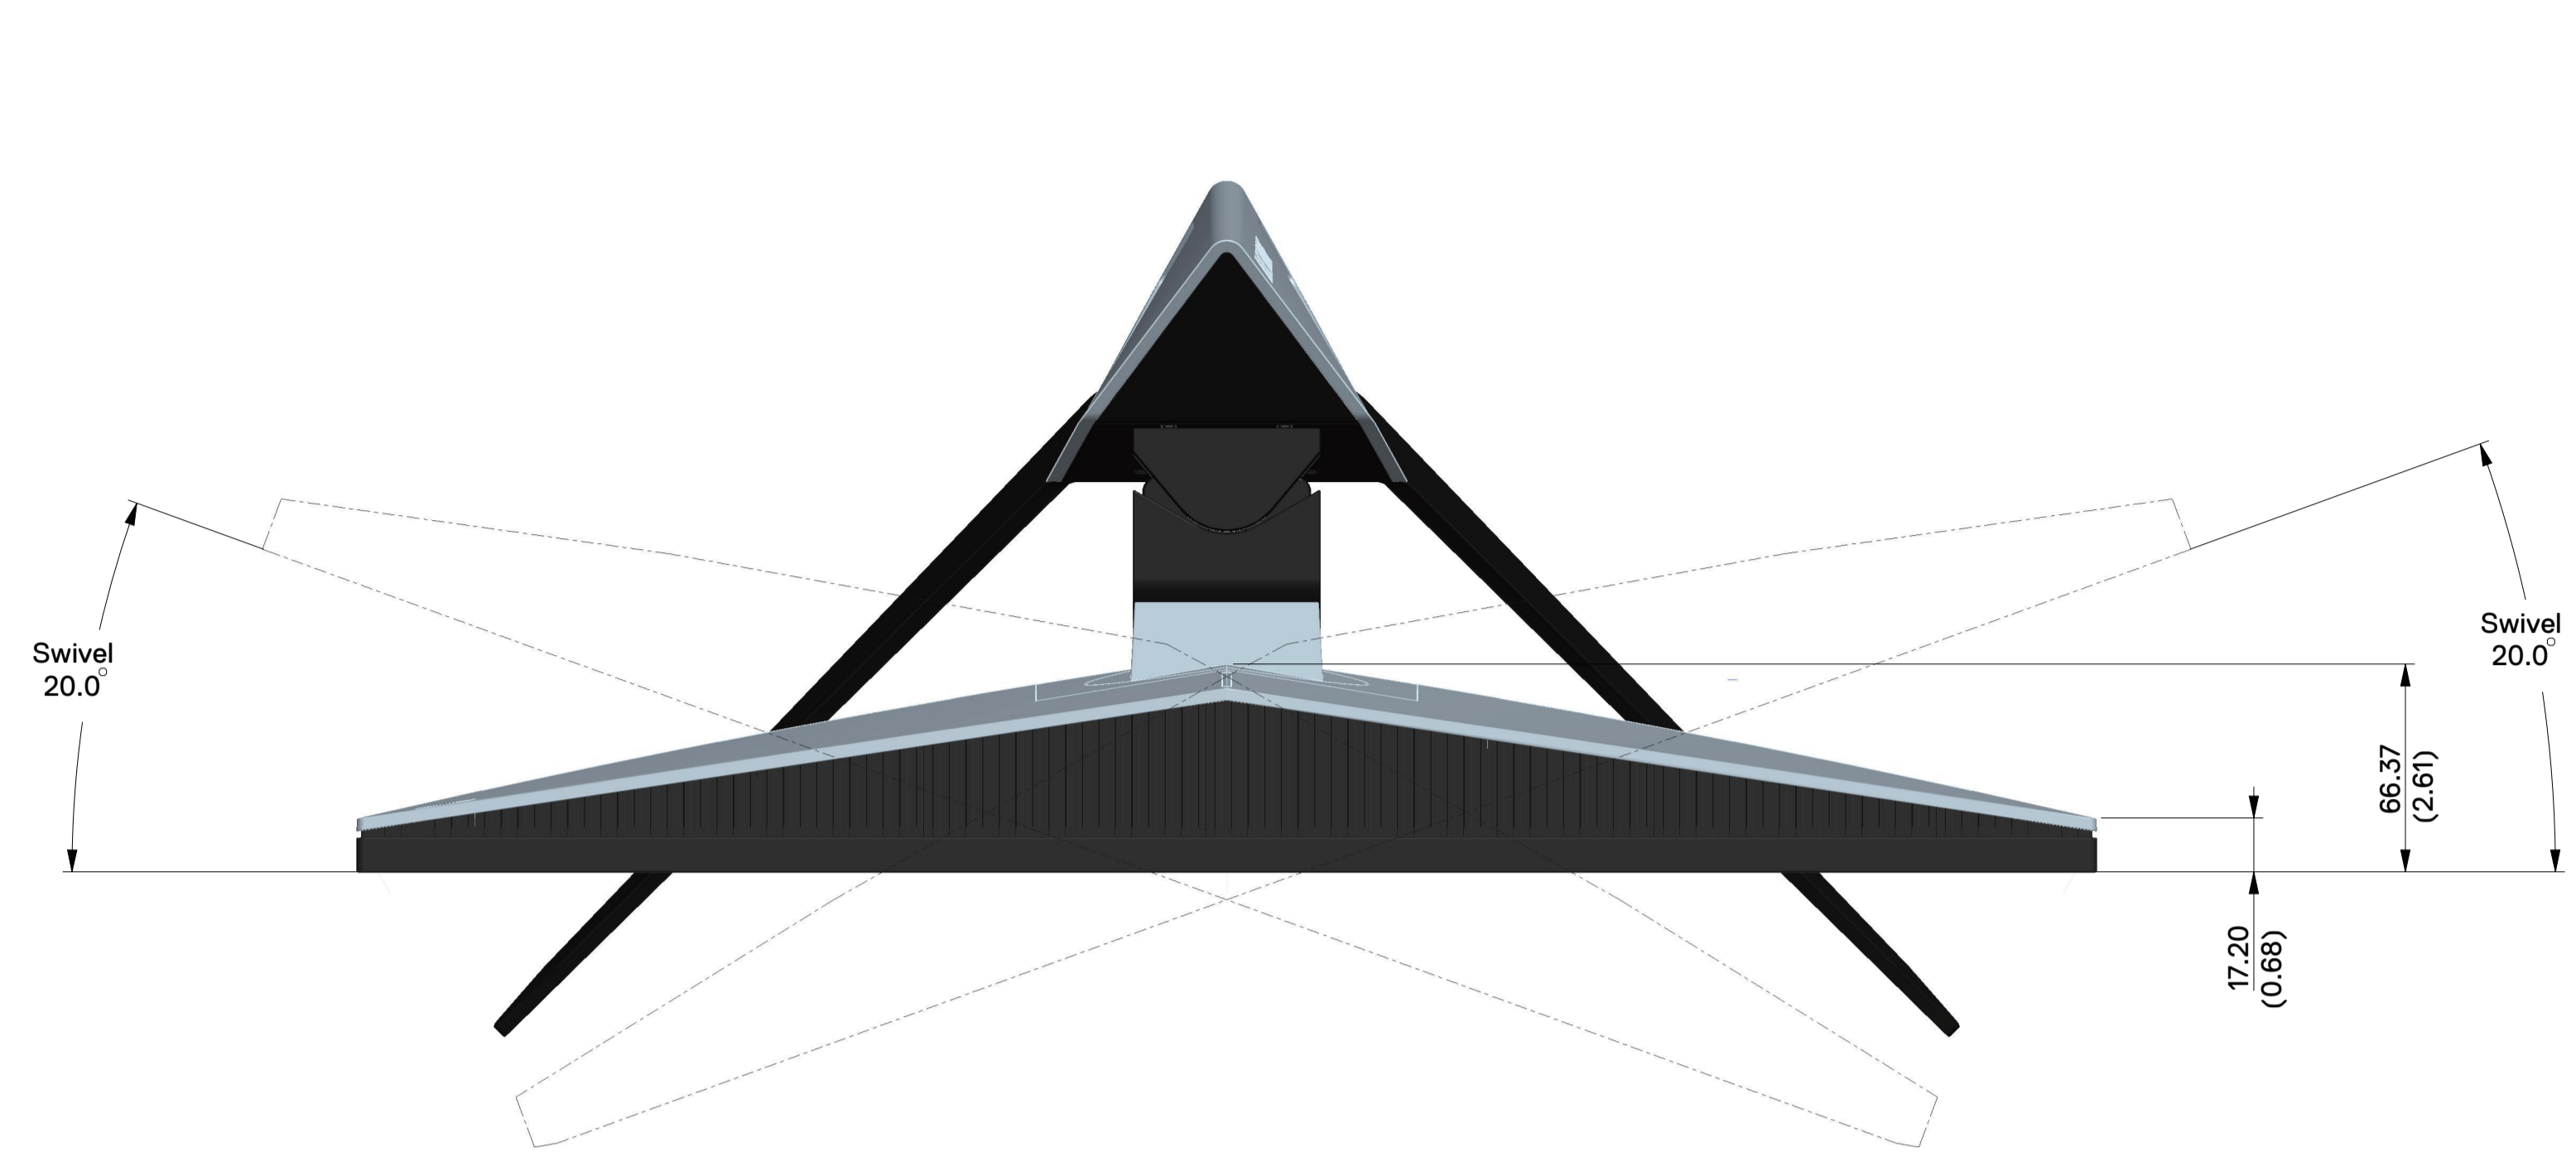

# AW2518HF Outline Dimension

Nominal Dimension  
Unit : mm

Back View of Monitor without stand