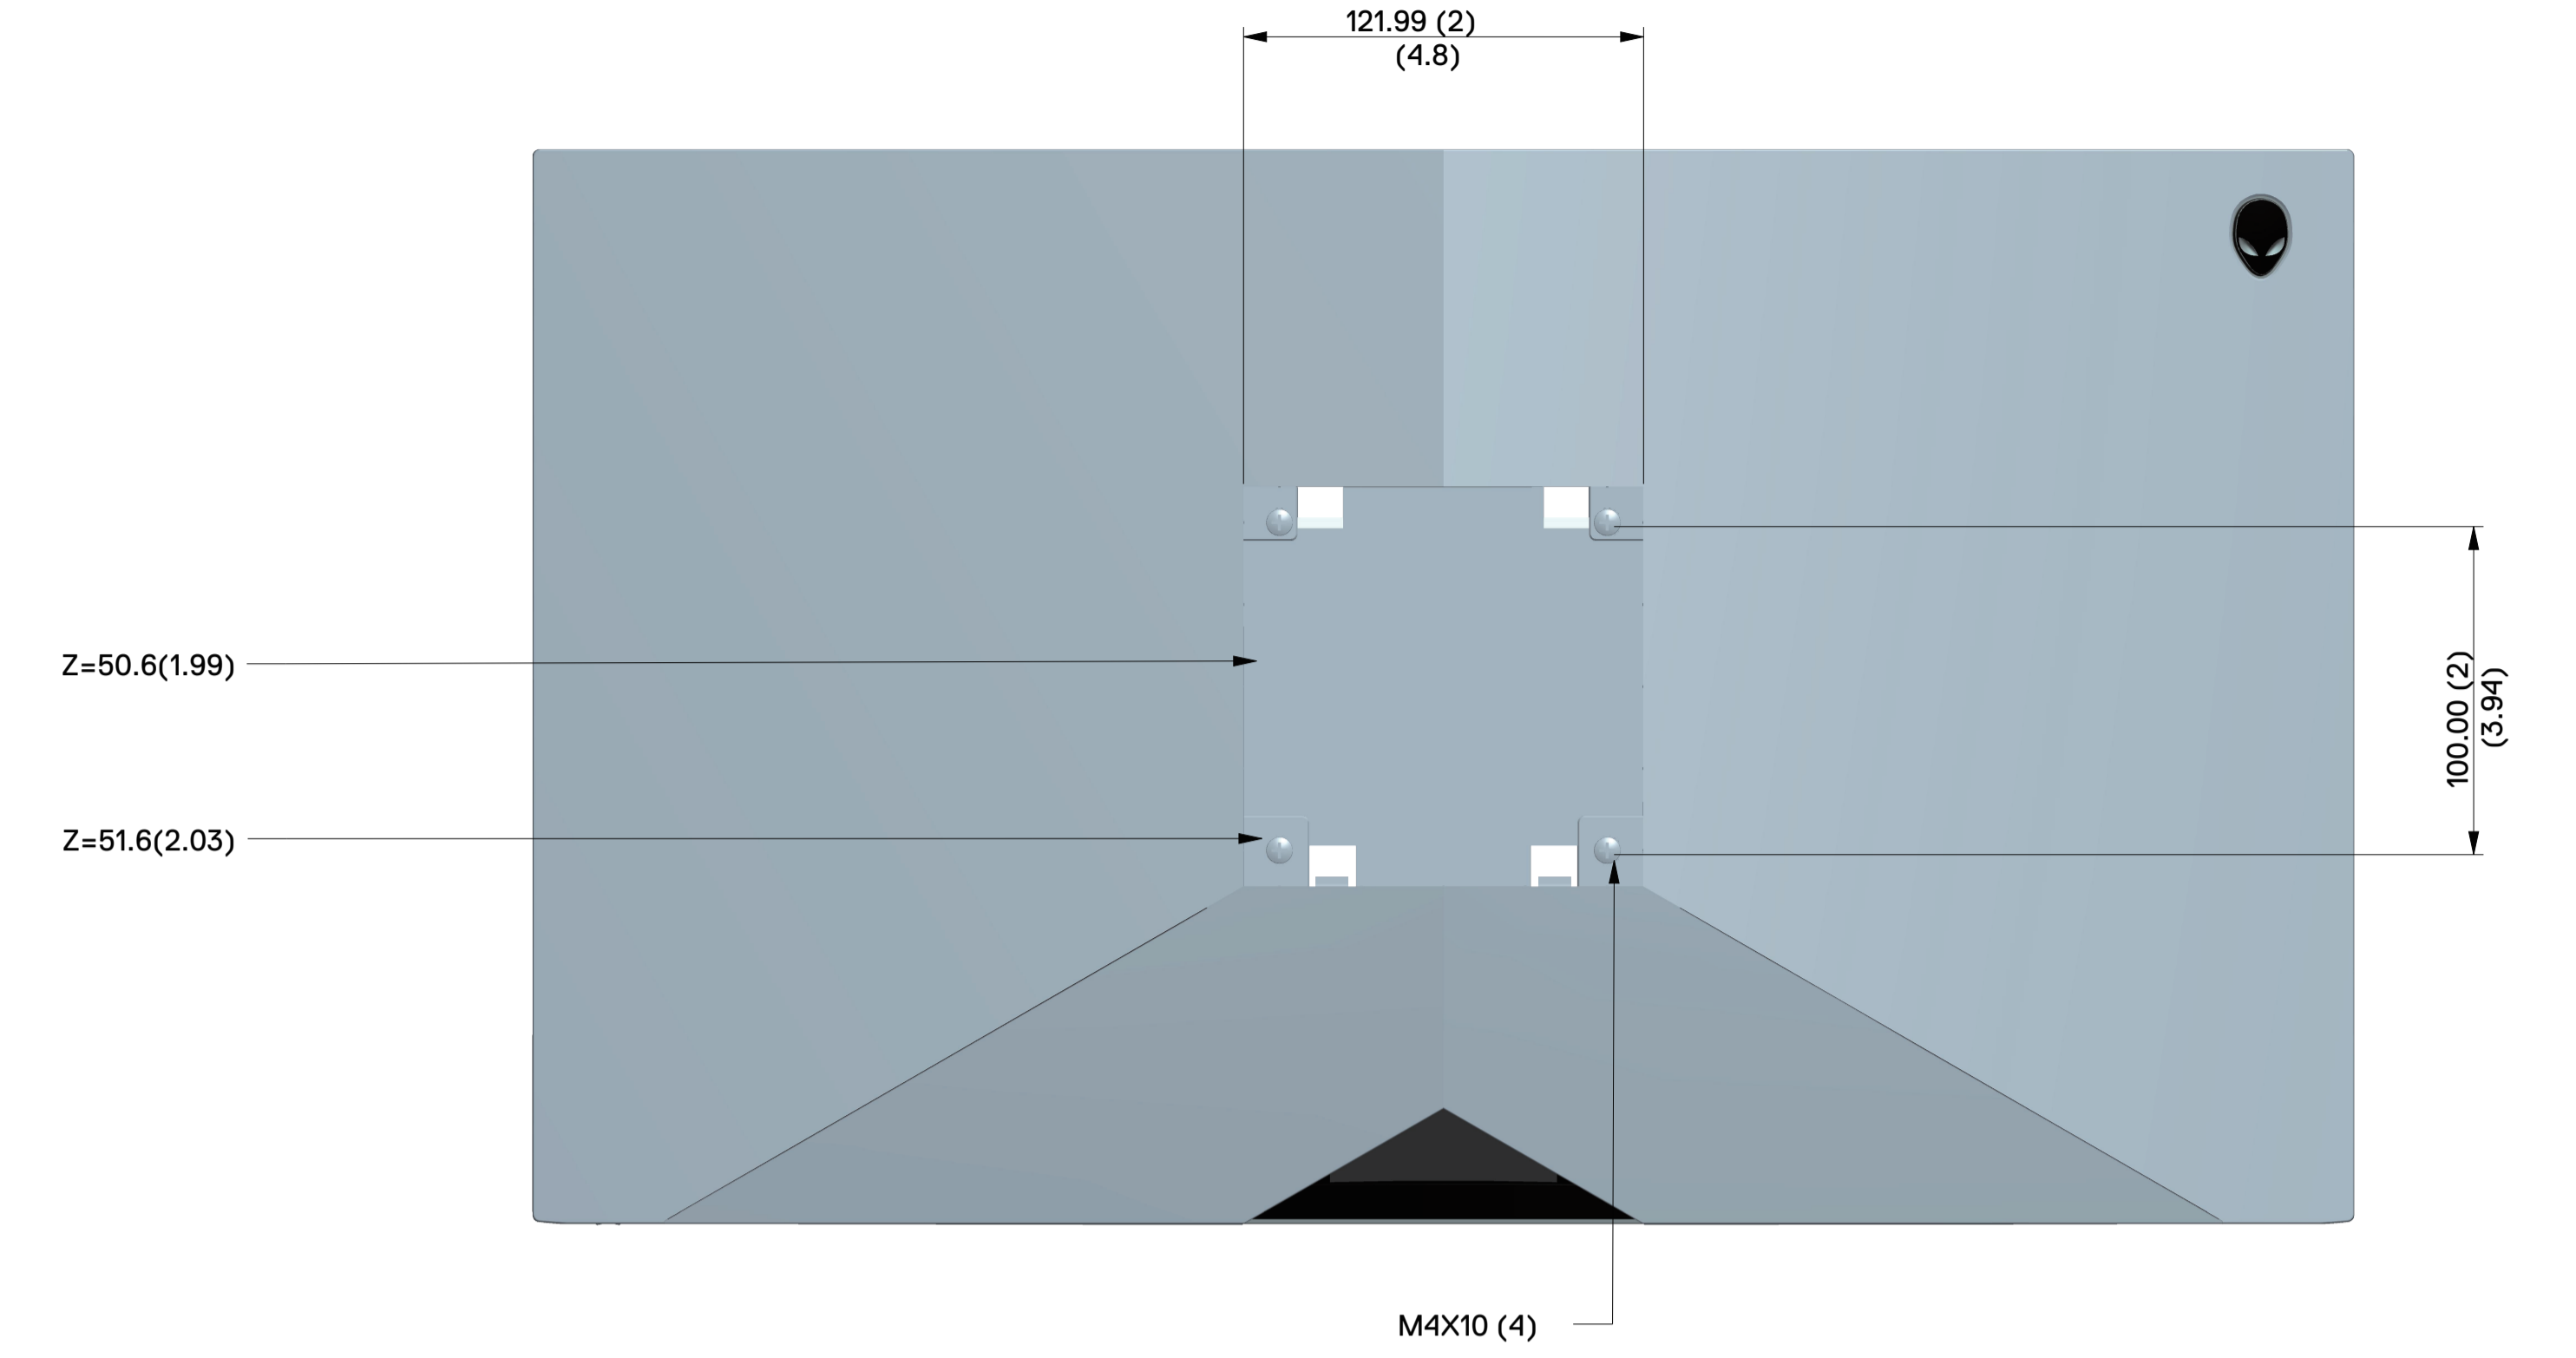

# AW2518HF Outline Dimension

Nominal Dimension  
Unit : mm

Back View of Monitor without stand